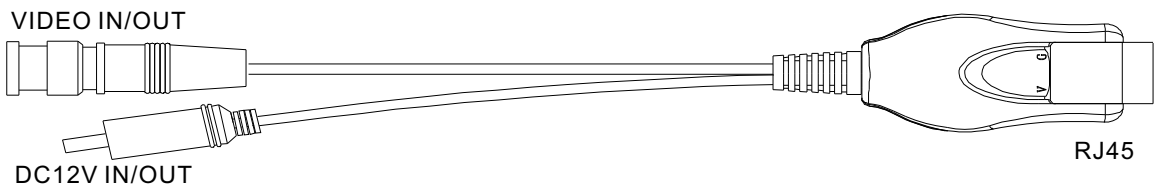

### ●Function

- 1.Short distance for video/power transmission.
- 2.One UTP Cable to transfer the Video signal and DC-12V simultaneously.
- 3.Maximum transmission distance --- 50 meter
- 4.Coaxial cable to be replaced with twisted pairs , cost-effective solution
- 5.Easy installation, suitable for DIY.

### ●FunctionDescription

- 1.VIDEO IN / OUT: To connect to Camera(input) or Monitor/DVR (output). (BNC connector, F connector option).
- 2.DC12V IN / OUT: Connect to Power adaptor(input) or camera(output).
- 3.RJ-45 : Ethernet socket.