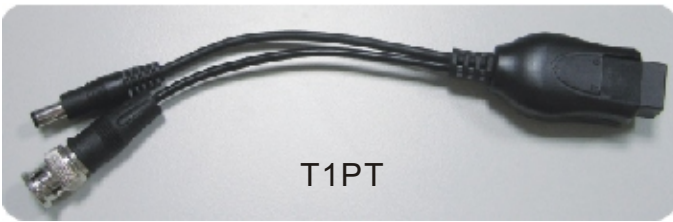

### ●Function

- 1.Short distance for video/power transmission.
- 2.One UTP Cable to transfer the Video signal and DC-12V simultaneously.
- 3.Maximum transmission distance --- 50 meter
- 4.Coaxial cable to be replaced with twisted pairs , cost-effective solution
- 5.Easy installation, suitable for DIY.

### ●FunctionDescription

- 1.VIDEO IN / OUT: To connect to Camera(input) or Monitor/DVR (output). (BNC connector, F connector option).
- 2.DC12V IN / OUT: Connect to Power adaptor(input) or camera(output).
- 3.RJ-45 : Ethernet socket.