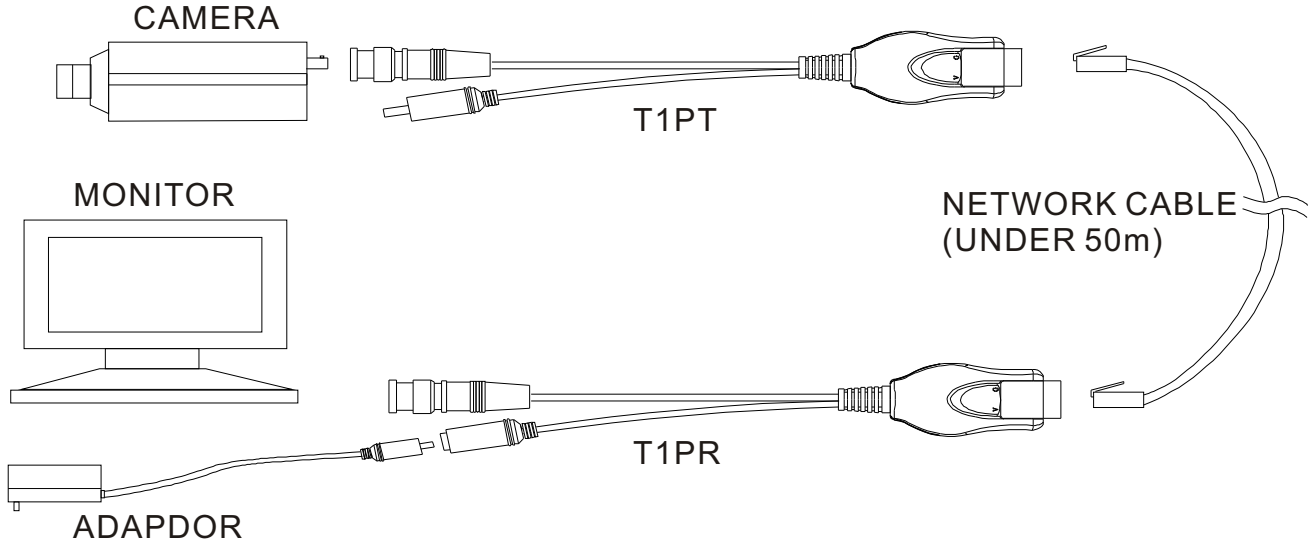

●Installation Sketch